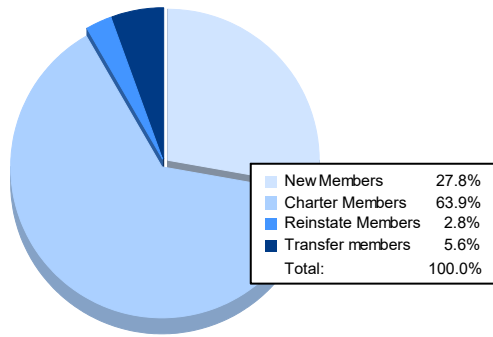

Year	New Clubs	Dropped Clubs	Gain/ Loss Clubs	New Members	Charter Members	Reinstate Members	Transfer Members	Total Member Added	Total Members Dropped	Gain/ Loss Members
2016-2017	1	0	1	28	21	0	1	50	116	-66
2017-2018	4	0	4	50	86	1	0	137	82	55
2018-2019	0	0	0	42	0	0	1	43	45	-2
2019-2020	1	0	1	47	23	12	5	87	81	6
2020-2021	1	11	-10	10	23	1	2	36	213	-177
Average	1	2	-1	35	31	3	2	71	107	-37

Membership Composition June 2021 Cumulative

Gender Composition June 2021 Cumulative