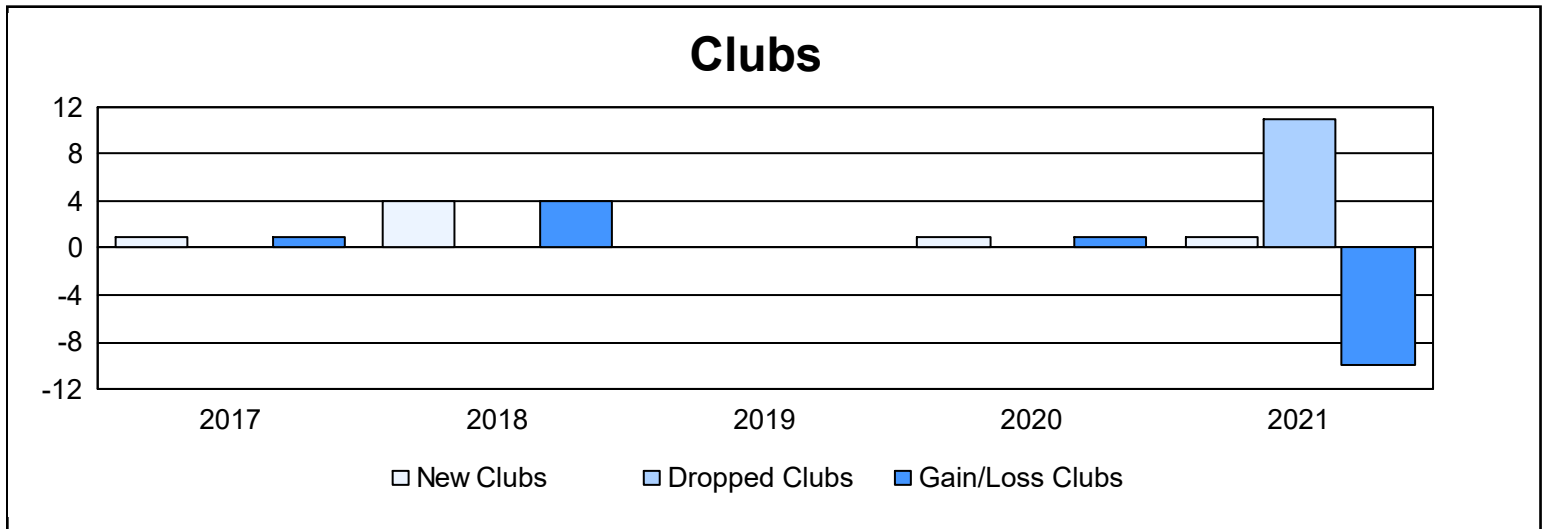

Year	New Clubs	Dropped Clubs	Gain/ Loss Clubs	New Members	Charter Members	Reinstate Members	Transfer Members	Total Member Added	Total Members Dropped	Gain/ Loss Members
2016-2017	1	0	1	28	21	0	1	50	116	-66
2017-2018	4	0	4	50	86	1	0	137	82	55
2018-2019	0	0	0	42	0	0	1	43	45	-2
2019-2020	1	0	1	47	23	12	5	87	81	6
2020-2021	1	11	-10	10	23	1	2	36	213	-177
Average	1	2	-1	35	31	3	2	71	107	-37

Membership Composition June 2021 Cumulative

Gender Composition June 2021 Cumulative