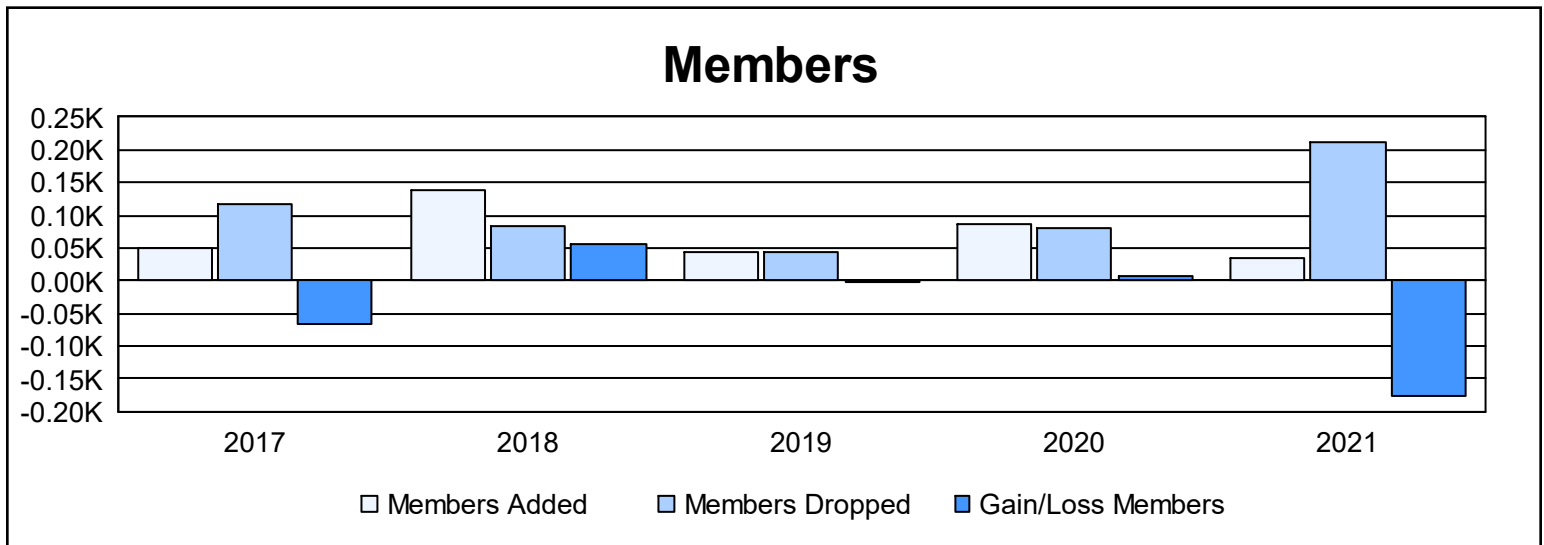

Year	New Clubs	Dropped Clubs	Gain/ Loss Clubs	New Members	Charter Members	Reinstate Members	Transfer Members	Total Member Added	Total Members Dropped	Gain/ Loss Members
2016-2017	1	0	1	28	21	0	1	50	116	-66
2017-2018	4	0	4	50	86	1	0	137	82	55
2018-2019	0	0	0	42	0	0	1	43	45	-2
2019-2020	1	0	1	47	23	12	5	87	81	6
2020-2021	1	11	-10	10	23	1	2	36	213	-177
Average	1	2	-1	35	31	3	2	71	107	-37

Membership Composition June 2021 Cumulative

Gender Composition June 2021 Cumulative